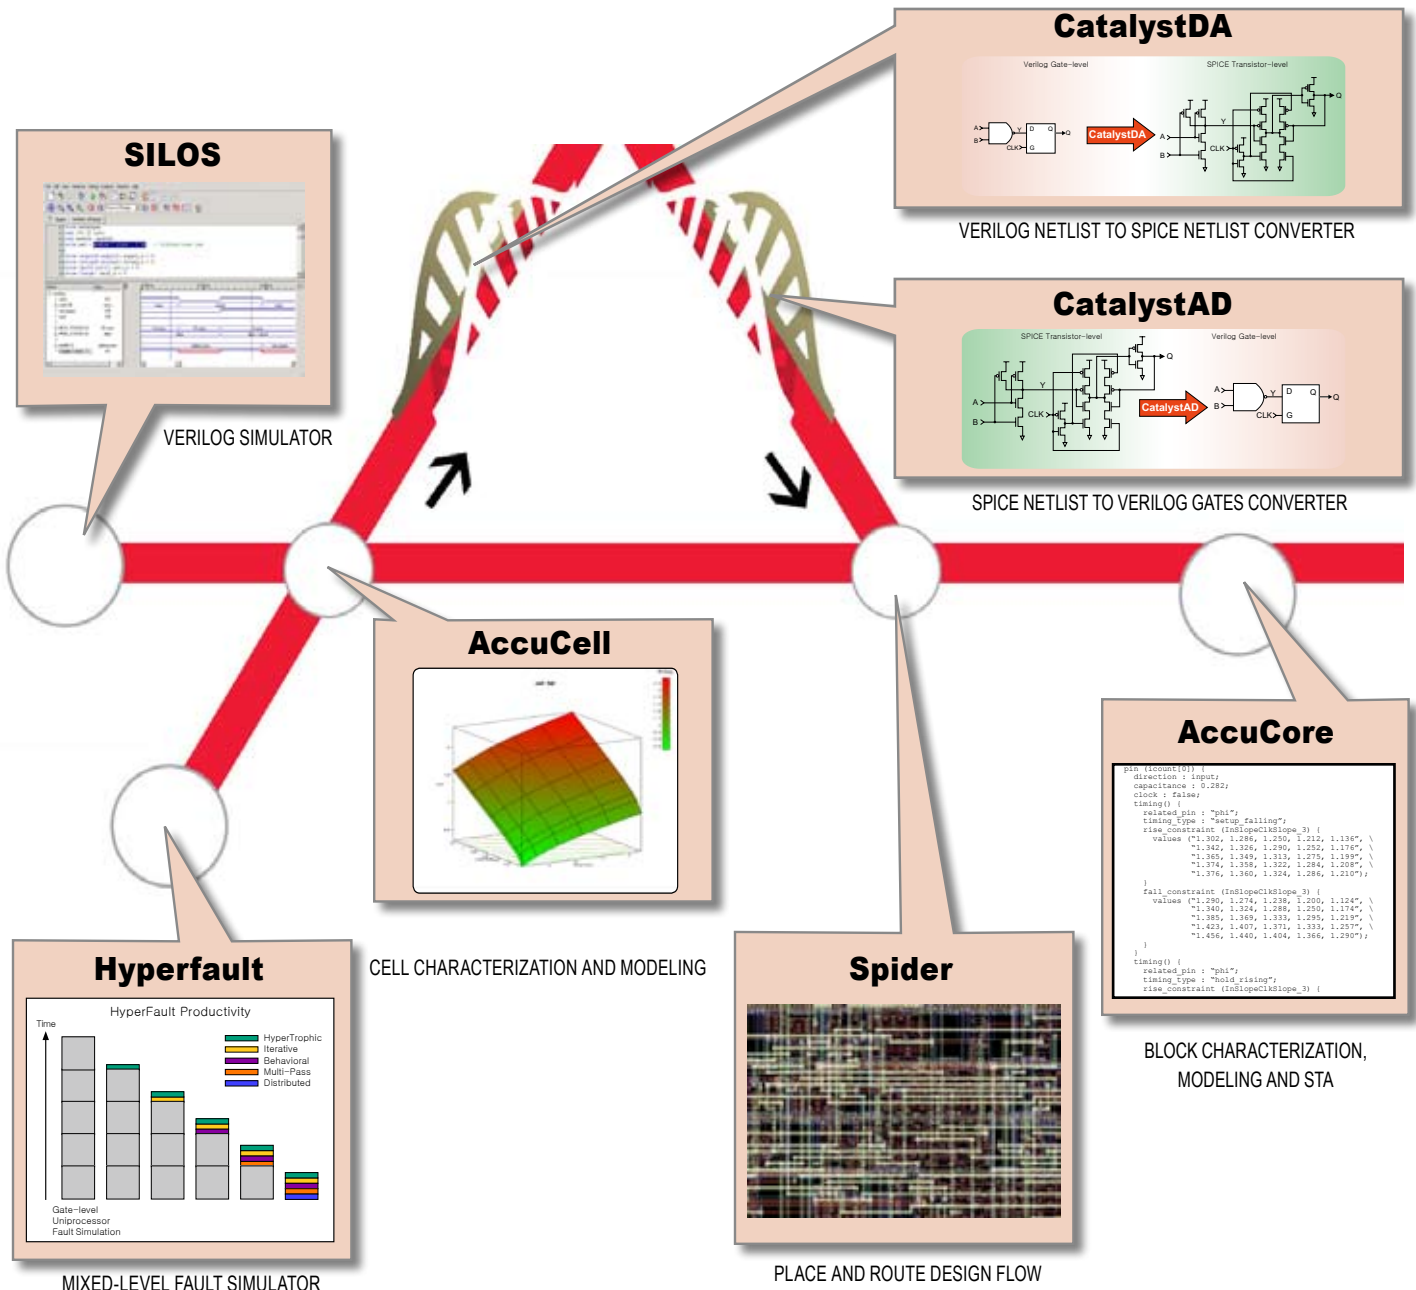

DIGITAL CAD PRODUCT LINE

SYNERGY

Digital tools for SPICE to Gates, cell library and block characterization, STA, Verilog simulation, and fault analysis

SYNERGY

DIGITAL CAD PRODUCT LINE

SILVACO

(주)실바코 코리아

134-020