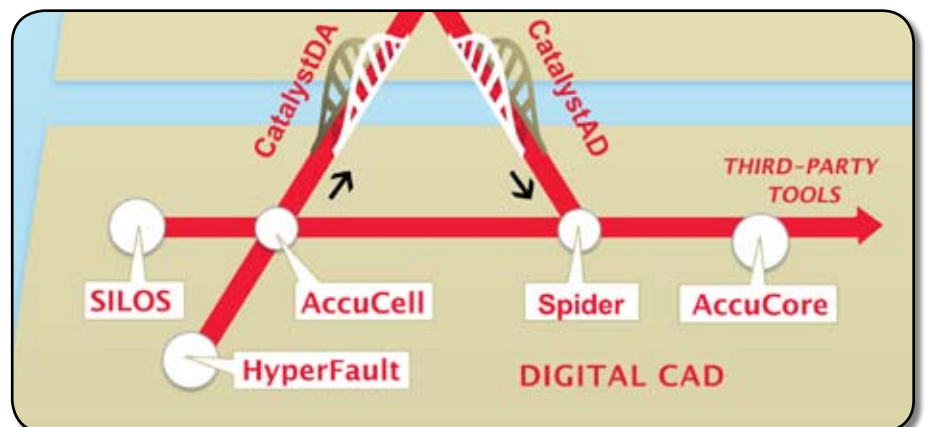

DIGITAL CAD PRODUCT LINE

SYNERGY

Digital tools for SPICE to Gates, cell library and block characterization, STA, Verilog simulation, and fault analysis

SYNERGY

DIGITAL CAD PRODUCT LINE

SILVACO

(주)실바코 코리아

134-020